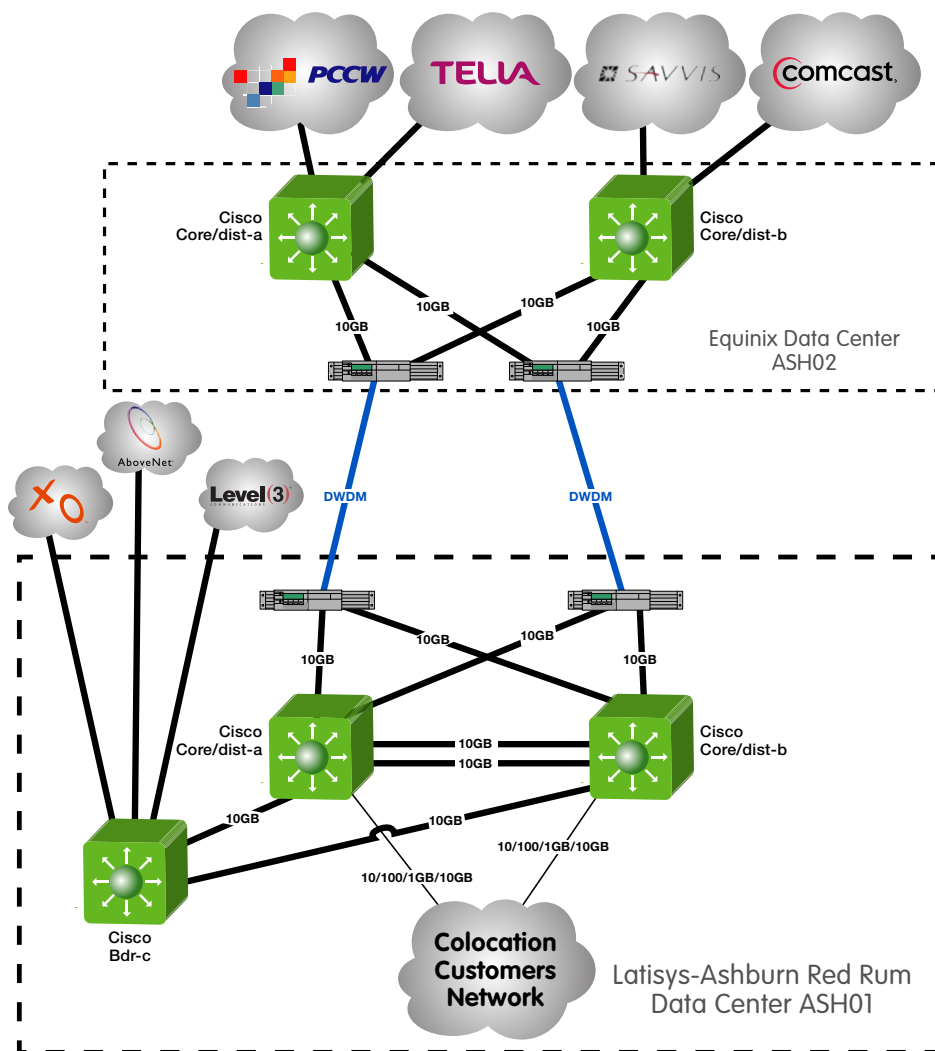

Stay Connected.

Our service offerings include redundant network connectivity options to five diverse network providers. With over 16 Gigabit of Internet capacity and the ability to scale to hundreds of Gigabits almost instantly, as the need arises, we can quickly fulfill your bandwidth needs for a variety of application and network traffic.

Ashburn Internet Connection Design

Partners in Success:

Latisys Delivers More:

RESILIENT DATA CENTER NETWORK
Built on enterprise-class technology, we deliver your data from our premium network to your collocated or managed hosting services through our redundant transport, routing and switching infrastructure.

PRIVATE CONNECTIVITY
Our Northern Virginia facility is connected to one of the largest network exchange points on the eastern seaboard. By leveraging our highly redundant transport and network infrastructure, we can connect your hosted or collocated environment to a wide range of carriers to support your private connectivity needs.